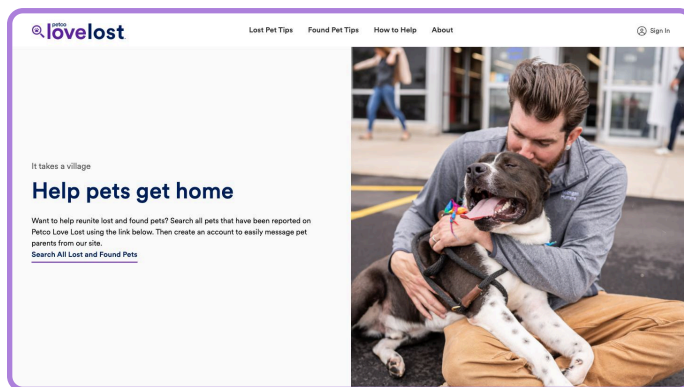

Guide to Viewing All Lost and Found Pets in One Place

Search All Pets Closest to You

Do you have a dedicated reuniter or a volunteer who is passionate about reuniting pets with their families? This guide will walk you through how to access all lost and found pet reports in one convenient section, making it easier to create matches and bring pets home.

1 Go to PetcoLoveLost.org

2 Click **Search All Lost and Found Pets**

From the homepage, scroll down to the **Help pets get home** section.

Results will be sorted by proximity to your location.

Petco Love Lost Tip

Refine your search by filtering by pet type and the date or location the pet was lost or found. Listings include pets at shelters and rescues, lost and found pets reported by users, and posts by users across social platforms like Nextdoor and Neighbors by Ring.